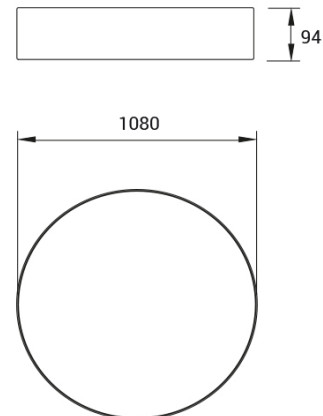

## BEN MAXI IP40 PG

Frosted Acryl-Satiné impact resistant.

CODE		FLUX	SIZE	CERTIFICATIONS
10PG125K4EM	125W 4000K	16496lm	Ø 1080mm	   