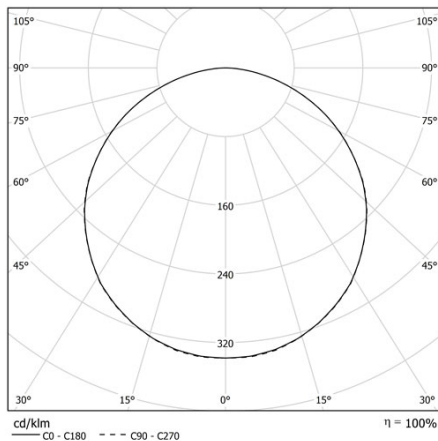

## BEN MAXI IP40 PG

Frosted Acryl-Satiné impact resistant.

CODE		FLUX	SIZE	CERTIFICATIONS
10PG125K4EM	125W 4000K	16496lm	Ø 1080mm	   