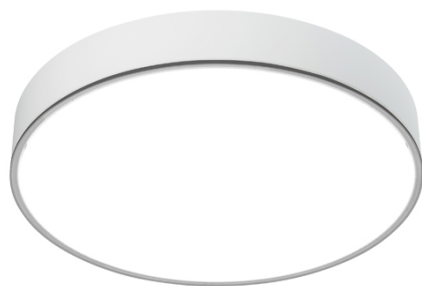

## BEN MAXI IP40 PG

Frosted Acryl-Satiné impact resistant.

CODE		FLUX	SIZE	CERTIFICATIONS
10PG125K4EM	125W 4000K	16496lm	Ø 1080mm	   

### Optics

PG diffuser with frosted Acryl-Satiné and impact resistant diffuser UGR<22.

### Body

Spun aluminum with epoxy powder coating.